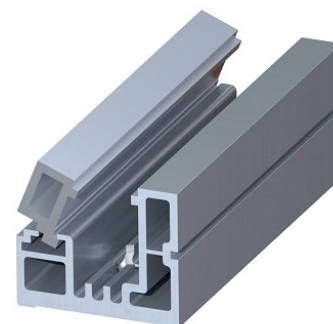

# PRODUCT SHEET

**Description:**

Black Anodized Glas Wall Profile, 3200mm, F/"Zapp", 8mm Glass

**Item number:**

28.25.306-4

Units	Box	Carton	HS Code	Barcode
Pcs.	1	6	7604299090	
				5704866496148

Predrilled CSK holes  
CC 400 mm.