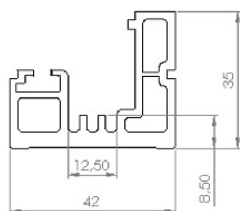

# PRODUCT SHEET

**Description:**

Black Anodized Glas Wall Profile, 3200mm, F/"Zapp", 8mm Glass

**Item number:**

28.25.306-4

Units	Box	Carton	HS Code	Barcode
Pcs.	1	6	7604299090	
				5704866496148

Predrilled CSK holes  
CC 400 mm.