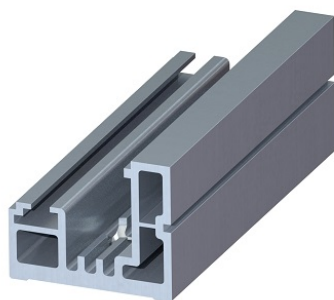

# PRODUCT SHEET

**Description:**

Black Anodized Glas Wall Profile, 3200mm, F/"Zapp", 8mm Glass

**Item number:**

28.25.306-4

Units	Box	Carton	HS Code	Barcode
Pcs.	1	6	7604299090	
				5704866496148

Predrilled CSK holes  
CC 400 mm.